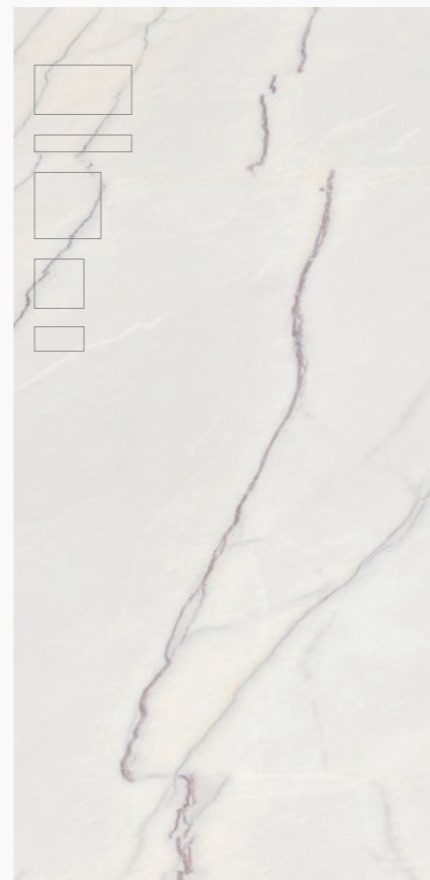

ARAL
Blue

600x1200 mm
200x1200 mm**
800x800 mm
600x600 mm
300x600 mm

natural | natural R10 silktech | polished

ALBANY
Albany

600x1200 mm
200x1200 mm**
800x800 mm
600x600 mm
300x600 mm

natural | natural R10 silktech | polished